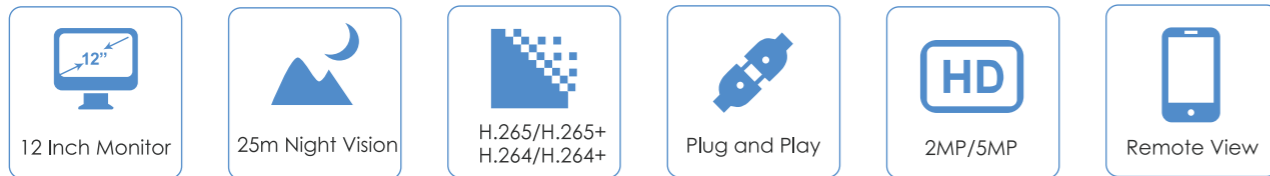

Making Your Life Safe and Easy

LCD All in One WiFi Kits

2MP/5MP High Quality Solution

2MP
5MP
8MP

Suitable for office,
shopping mall,
courtyard, etc.

Optional Cameras

The camera can be selected according to your needs

Plug&Play

25m Night Vision

Support Wi-Fi & onvif

Video Output: 1xHD Output/ 1xVGA Output

Compression Method: H.265/H.265+, H.264/H.264+

Wi-Fi Range: No Obstacles 300m Max.

LCD All in One Wi-Fi Kits
WIFIMB4364KE200